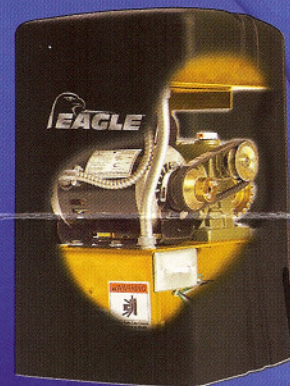

- Rugged & Durable
- Installer Friendly
- Satisfaction Guaranteed

Residential & Commercial Gate Operators

Eagle-200
Commercial Swing
Up to 20' & 1,000 lbs

Eagle-I
Residential Slide
Up to 16' & 300 lbs

Eagle-100
Residential Swing
Up to 18' & 600 lbs

Eagle-II
Residential Swing
Up to 14' & 300 lbs

Eagle-1000
Residential Slide
Up to 22' & 500 lbs

Eagle-2000-APT
High Traffic
Commercial Slide
Up to 50' & 2,500 lbs

Eagle-2000
Commercial Slide
Up to 45' & 2,000 lbs