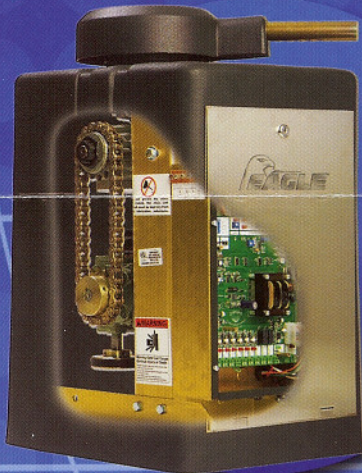

- Rugged & Durable
- Installer Friendly
- Satisfaction Guaranteed

Residential & Commercial Gate Operators

Eagle-200
Commercial Swing
Up to 20' & 1,000 lbs

Eagle-I
Residential Slide
Up to 16' & 300 lbs

Eagle-100
Residential Swing
Up to 18' & 600 lbs