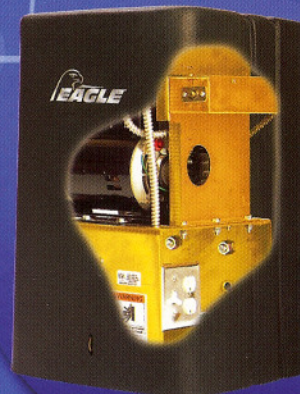

- Rugged & Durable
- Installer Friendly
- Satisfaction Guaranteed

Residential & Commercial Gate Operators

Eagle-200
Commercial Swing
Up to 20' & 1,000 lbs

Eagle-I
Residential Slide
Up to 16' & 300 lbs

Eagle-100
Residential Swing
Up to 18' & 600 lbs

Eagle-II
Residential Swing
Up to 14' & 300 lbs

Eagle-1000
Residential Slide
Up to 22' & 500 lbs

Eagle-2000-APT
High Traffic
Commercial Slide
Up to 50' & 2,500 lbs

Eagle-2000
Commercial Slide
Up to 45' & 2,000 lbs